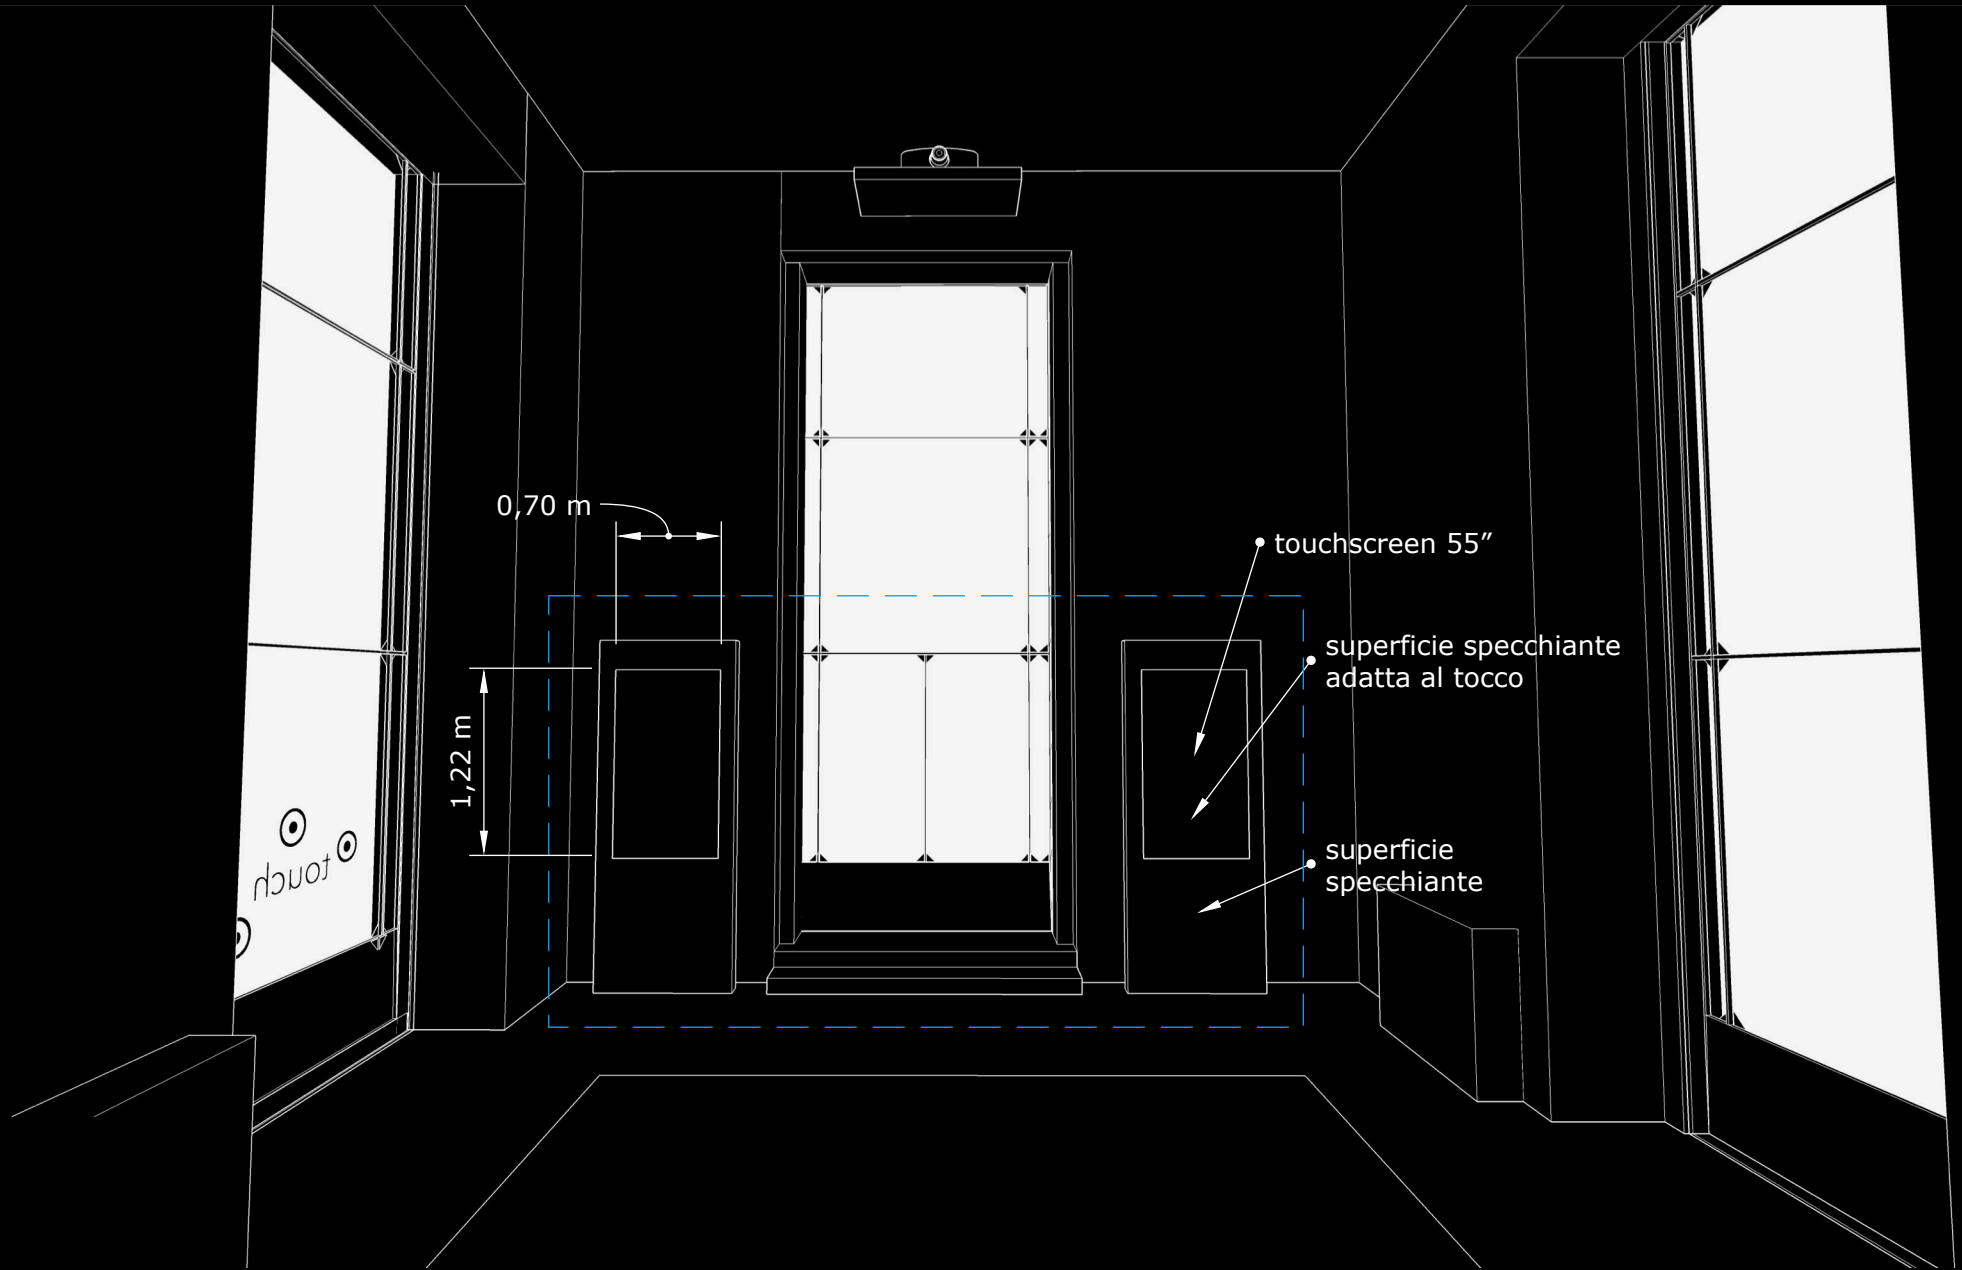

TOUCHSCREEN SPECCHIANTI ENTRATA

LED WALL PARETE FRONTALE